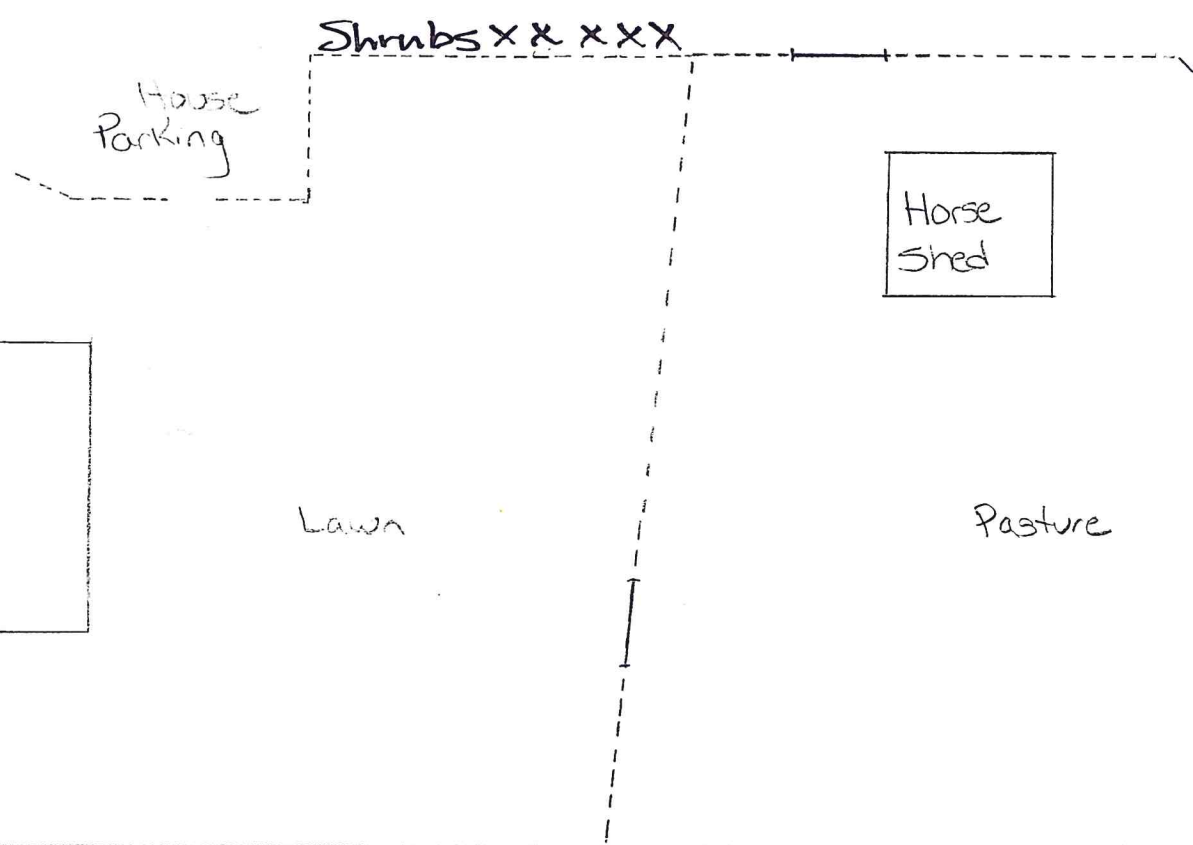

•5° •10° •15° •25° •35°

PASTURE

20 feet tall Callowood Tree line
WEDDING/EVENT AREA
Pasture

Boyer Pocket Rd

FENCE LINE
PROPERTY LINE IS 60 YARDS SOUTH
↓ FARM GROUND