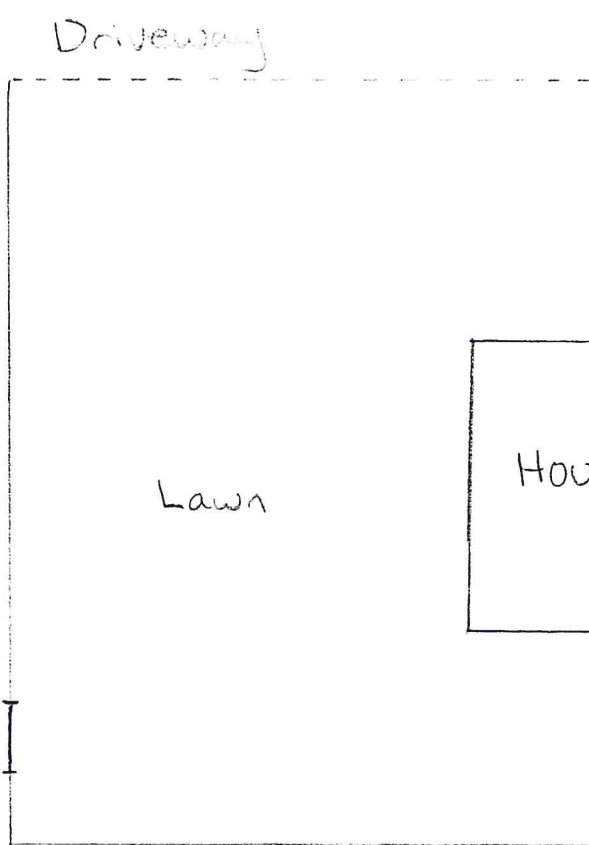

•5° •10° •15° •25° •35°

PASTURE

20 feet tall Callowood Tree line
WEDDING/EVENT AREA
Pasture

Boyer Pocket Rd

FENCE LINE
PROPERTY LINE IS 60 YARDS SOUTH
↓ FARM GROUND