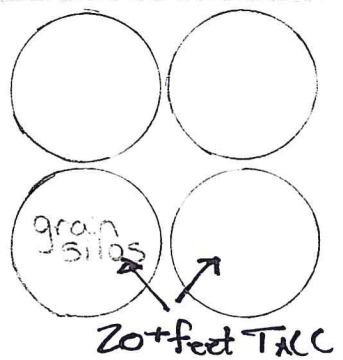

•5° •10° •15° •25° •35°

PASTURE

20 feet tall Callowood Tree line
WEDDING/EVENT AREA
Pasture

Boyer Pocket Rd

FENCE LINE
PROPERTY LINE IS 60 YARDS SOUTH
↓ FARM GROUND