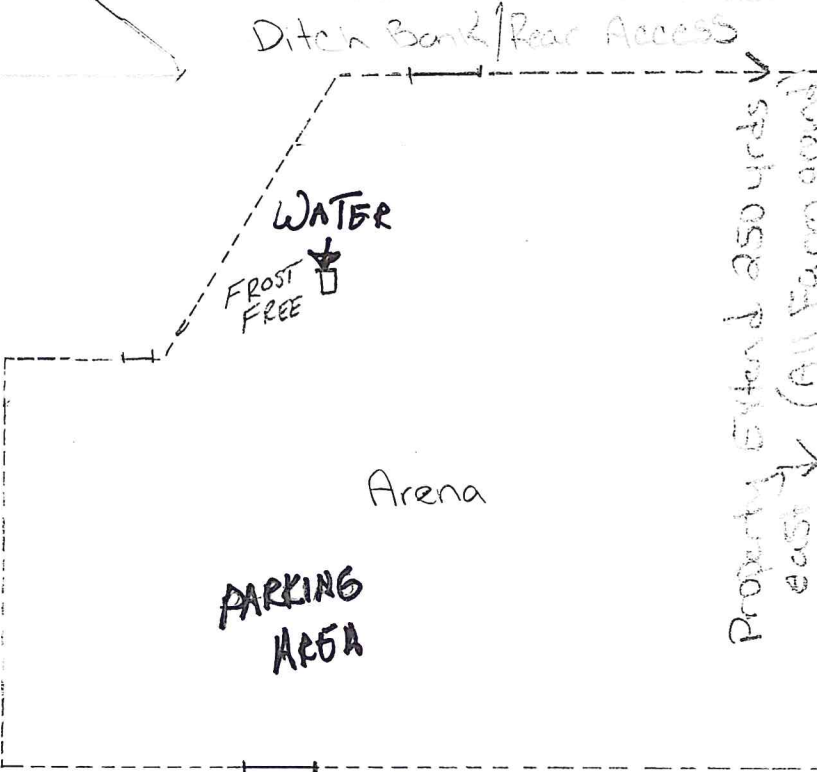

•5° •10° •15° •25° •35°

PASTURE

20 feet tall Callowood Tree line
WEDDING/EVENT AREA
Pasture

Boyer Pocket Rd

FENCE LINE
PROPERTY LINE IS 60 YARDS SOUTH
↓ FARM GROUND