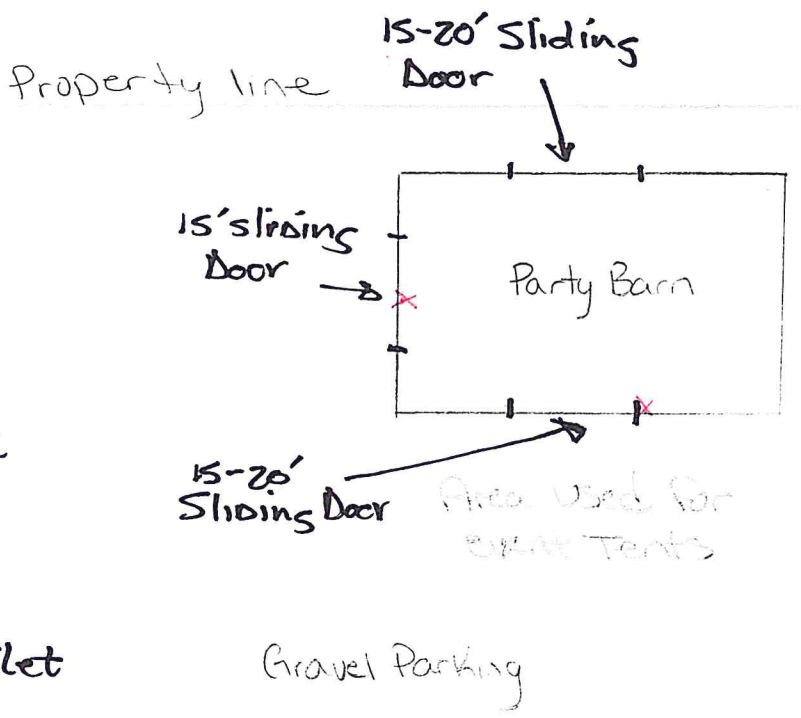

•5° •10° •15° •25° •35°

PASTURE

20 feet tall Callowood Tree line
WEDDING/EVENT AREA
Pasture

Boyer Pocket Rd

FENCE LINE
PROPERTY LINE IS 60 YARDS SOUTH
↓ FARM GROUND